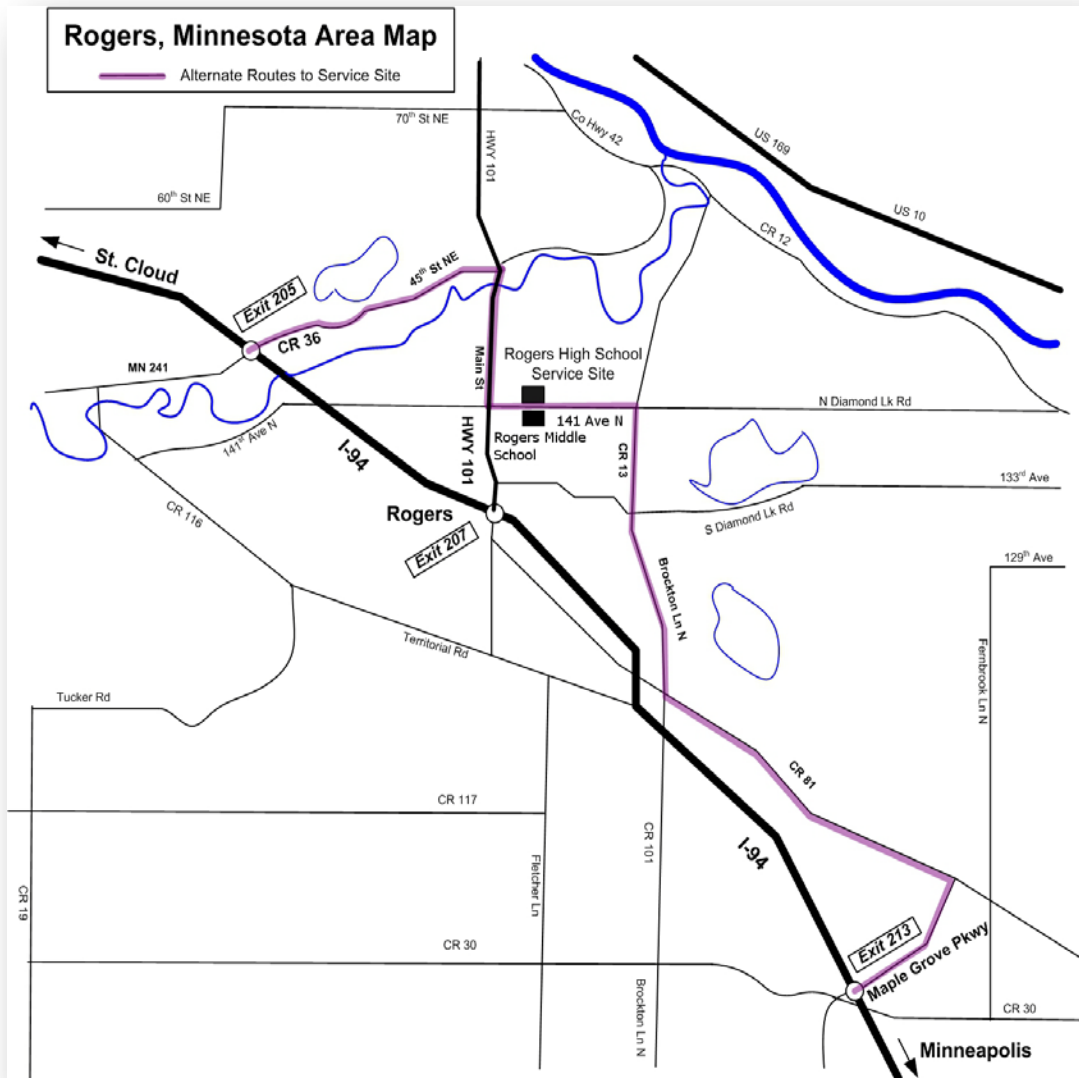

2010 LLC Minneapolis Summer Services

Dates: July 1-4, 2010

Motto: *Hear this, all ye people; give ear, all ye inhabitants of the world . (Ps. 49:1)*

Service Site: Rogers Senior High School
 21000 141st Ave N
 Rogers, MN 55374

I-94 East (from St. Cloud):

- Take the St. Michael MN 241/Co. Rd. 36 Exit (#205)
- Turn left onto Co. Rd. 36/45th St. NE
- Turn right onto Hwy. 101
- Turn left onto 141st Ave. N
- Enter service site on left (Rogers High School)

I-94 West (from Minneapolis):

- Take the Maple Grove Pkwy. exit (#213)
- Turn right onto Maple Grove Pkwy.
- Turn left onto Co. Rd. 81
- Turn right onto Brockton Ln. N/Co. Rd. 13
- Turn left onto 141st Ave. N
- Enter service site on right (Rogers High School)